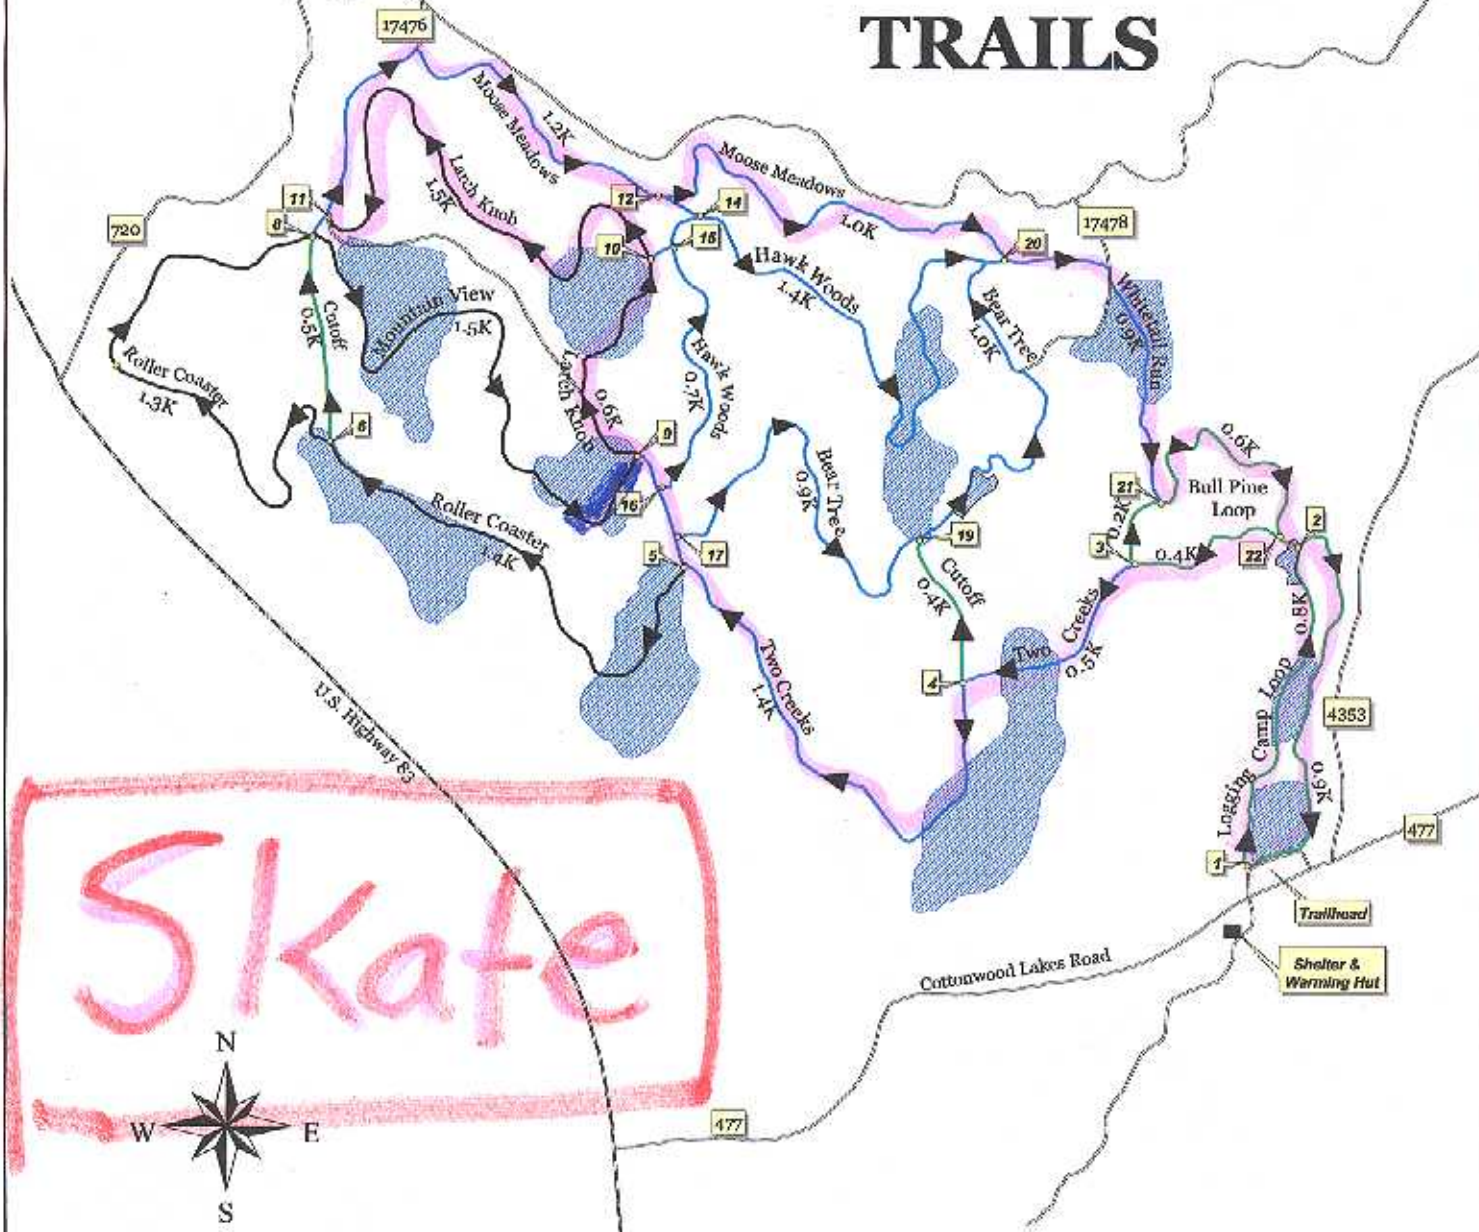

SEELEY CREEK NORDIC SKI TRAILS

TRAIL DISTANCES

● Logging Camp Loop	1.7K / 1.0 Mi.
● Bull Pine Loop	1.2K / 0.8 Mi.
■ Two Creeks	1.9K / 1.2 Mi.
■ Roller Coaster	2.7K / 1.7 Mi.
◆ Mountain View	1.5K / 0.9 Mi.
◆ Larch Knob	2.1K / 1.3 Mi.
■ Moose Meadows	2.2K / 1.4 Mi.
■ Hawk Woods	2.1K / 1.3 Mi.
■ Bear Tree	1.9K / 1.2 Mi.
■ Whitetail Run	0.9K / 0.5 Mi.

LEGEND

- Easiest Trails
- More Difficult Trails
- Most Difficult Trails
- Roads
- Clearings
- 1 Junction Sign
- ▶ Direction of Travel
- 1.2K Distance Between Junctions
- 477 Road Numbers

Imh 4/9/06

**SEELEY LAKE RANGER DISTRICT
LOLO NATIONAL FOREST**

LEGEND

- Easiest Trails
- More Difficult Trails
- Most Difficult Trails
- Roads
- Clearings
- 1 Junction Sign
- ▶ Direction of Travel
- 1.2K Distance Between Junctions
- 477 Road Numbers

lmb 4/3/06

SEELEY LAKE RANGER DISTRICT
LOLO NATIONAL FOREST