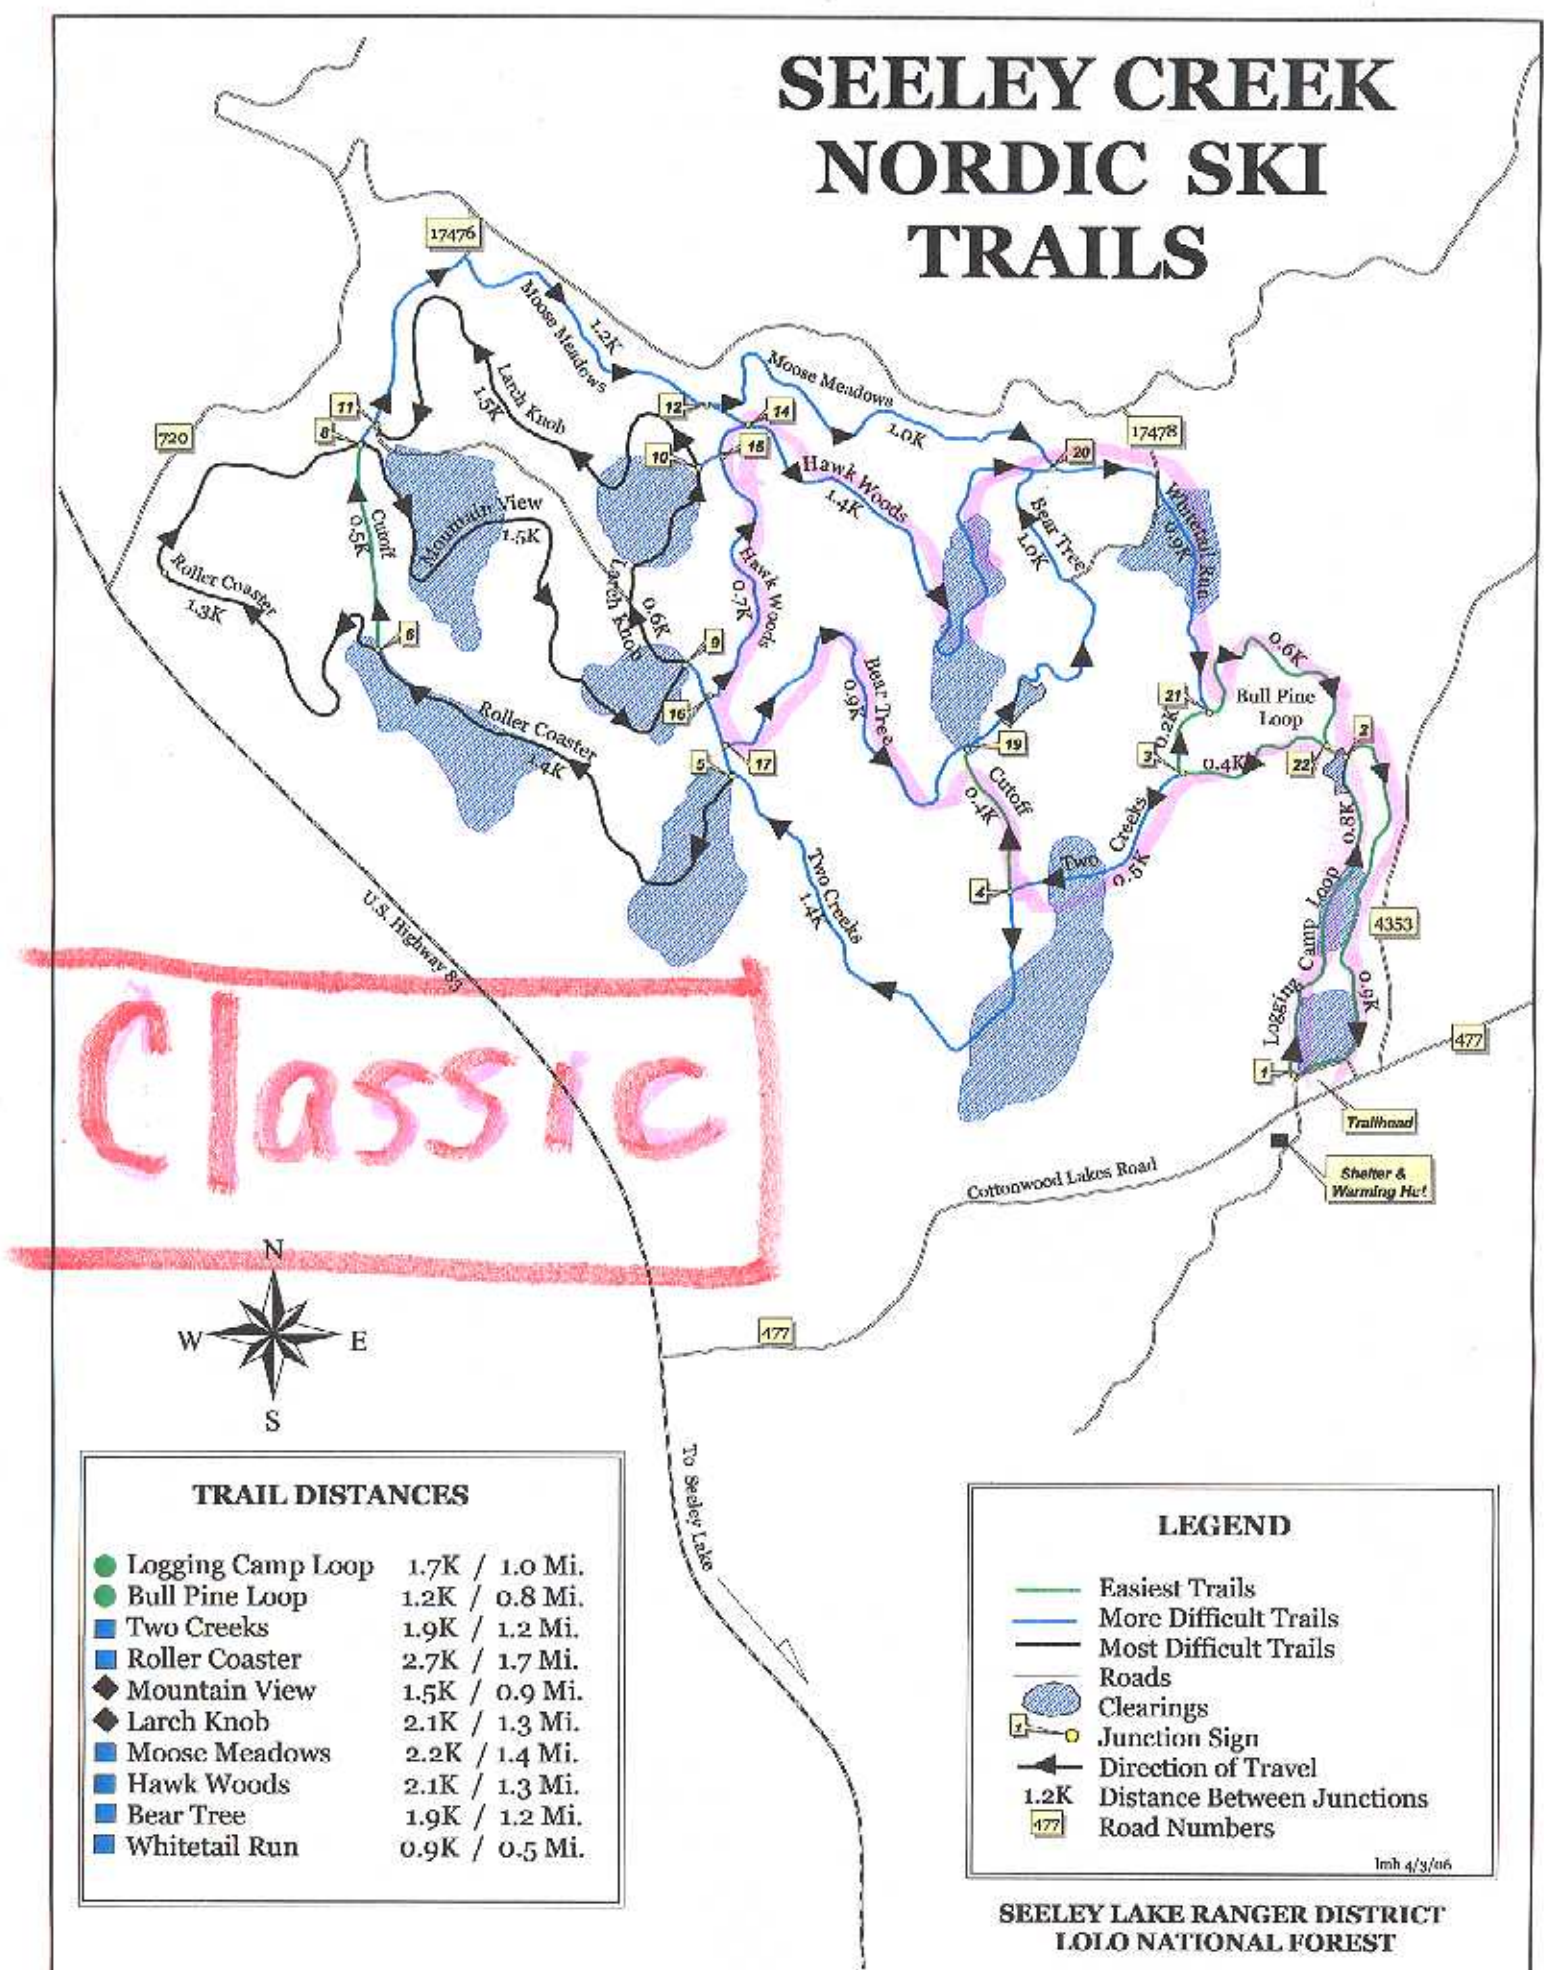

SEELEY CREEK NORDIC SKI TRAILS

TRAIL DISTANCES

● Logging Camp Loop	1.7K / 1.0 Mi.
● Bull Pine Loop	1.2K / 0.8 Mi.
■ Two Creeks	1.9K / 1.2 Mi.
■ Roller Coaster	2.7K / 1.7 Mi.
◆ Mountain View	1.5K / 0.9 Mi.
◆ Larch Knob	2.1K / 1.3 Mi.
■ Moose Meadows	2.2K / 1.4 Mi.
■ Hawk Woods	2.1K / 1.3 Mi.
■ Bear Tree	1.9K / 1.2 Mi.
■ Whitetail Run	0.9K / 0.5 Mi.

LEGEND

- Easiest Trails
- More Difficult Trails
- Most Difficult Trails
- Roads
- Clearings
- 1 Junction Sign
- ▶ Direction of Travel
- 1.2K Distance Between Junctions
- 477 Road Numbers

Imh 4/9/06

**SEELEY LAKE RANGER DISTRICT
LOLO NATIONAL FOREST**

LEGEND

- Easiest Trails
- More Difficult Trails
- Most Difficult Trails
- Roads
- Clearings
- 1 Junction Sign
- ▶ Direction of Travel
- 1.2K Distance Between Junctions
- 477 Road Numbers

lmb 4/3/06

SEELEY LAKE RANGER DISTRICT
LOLO NATIONAL FOREST